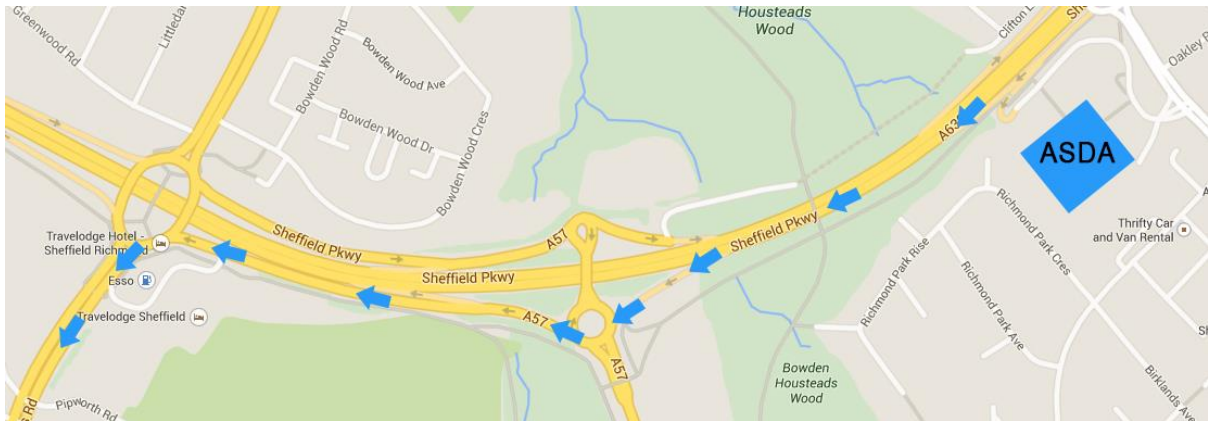

Manor Community Childcare Centre Ltd, 33 Vikinglea Road, Sheffield, S2 1BE
Tel: 0114 264 2594

From the Parkway – Heading west towards the City Centre

Leave the Parkway at the A57 junction (after the Asda Shopping Centre)

Go straight across the roundabout following the signs for the Motorpoint Arena

Keep left until you reach the roundabout with a Travel Lodge to your left

Turn left at the roundabout onto
Prince of Wales Road

Turn left at the first crossroads
that have traffic lights and a Lidl
supermarket to the left

Take your first right as though you
are entering Lidl

Follow the road past Lidl

Take your third left when you see
our sign

Follow the road down the hill and
we will be on your left